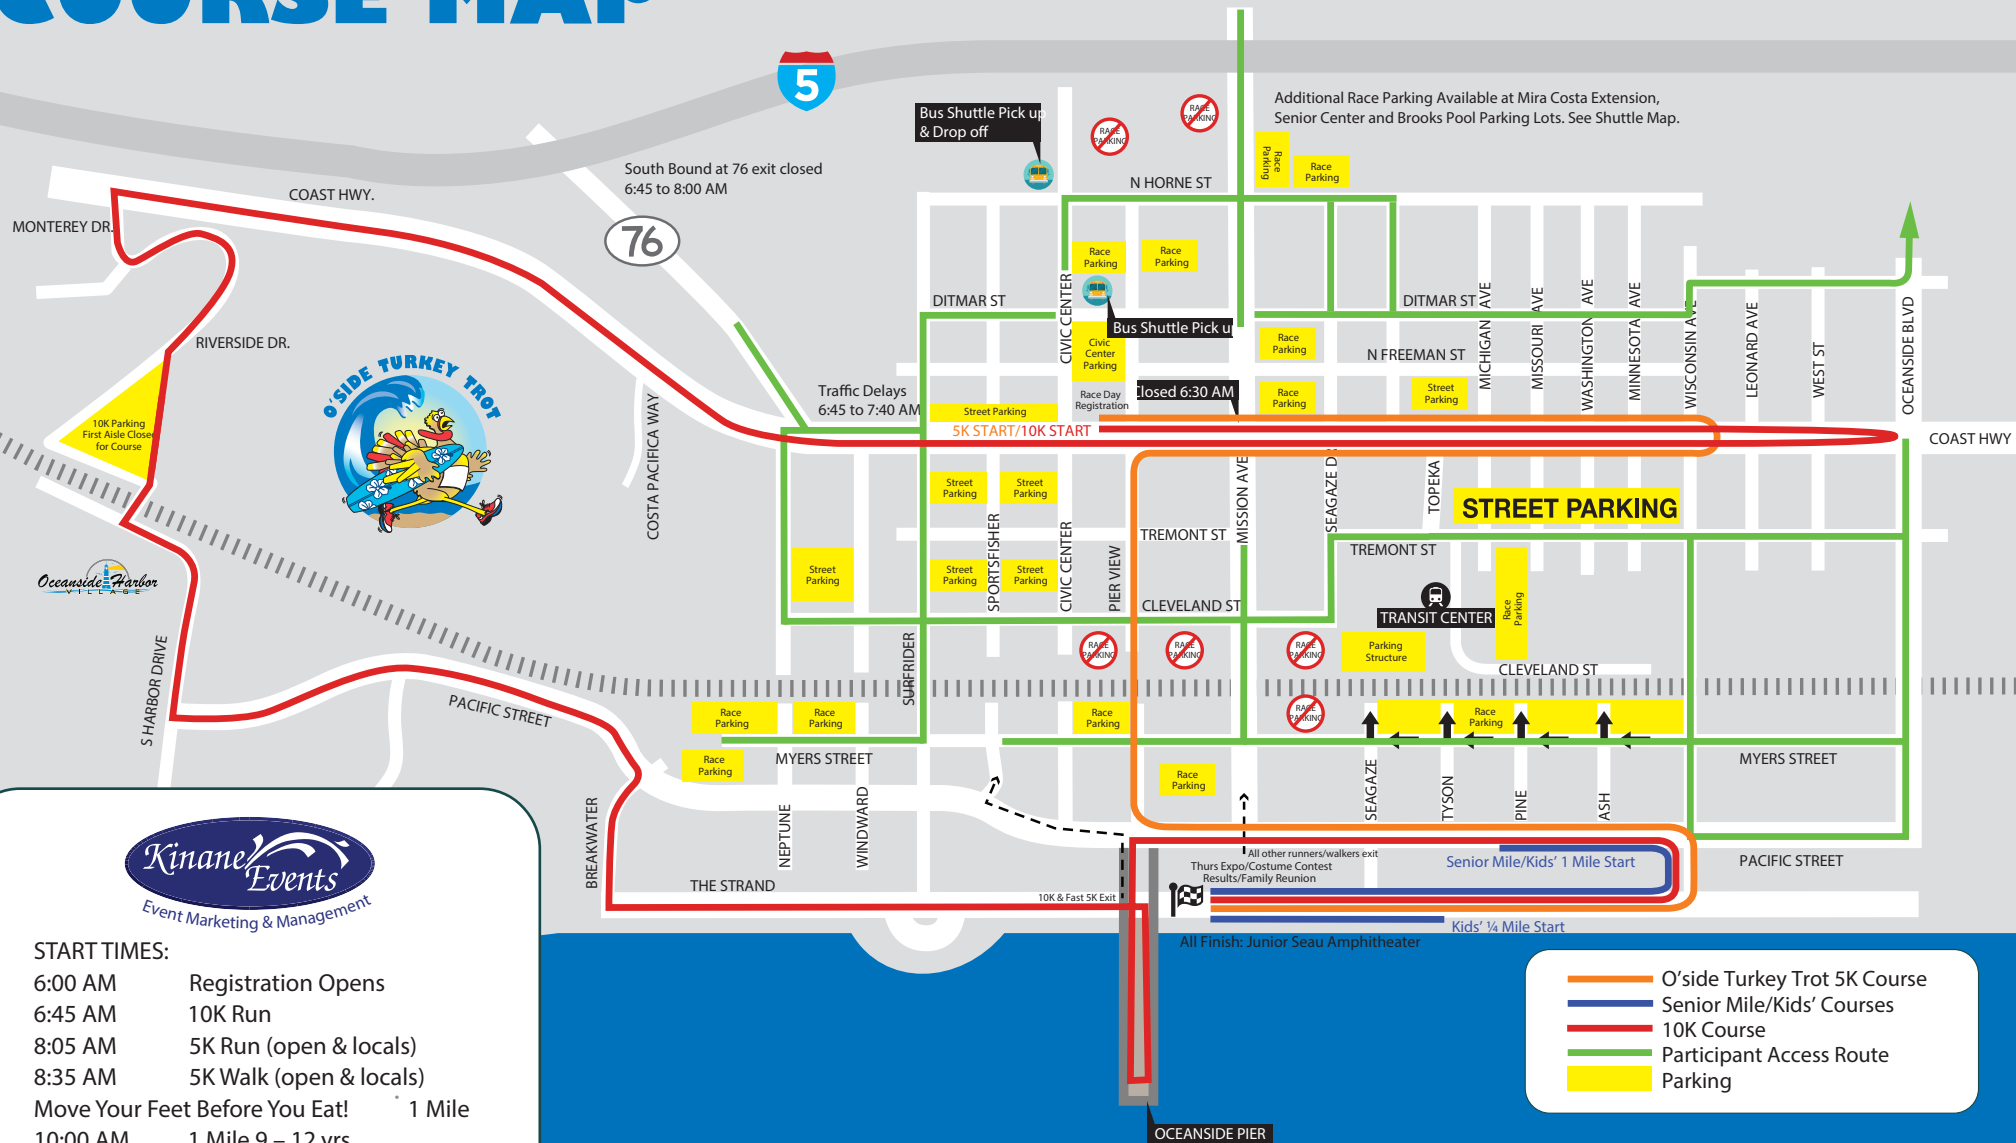

# O'SIDE TURKEY TROT COURSE MAP

## START TIMES:

6:00 AM	Registration Opens
6:45 AM	10K Run
8:05 AM	5K Run (open & locals)
8:35 AM	5K Walk (open & locals)
Move Your Feet Before You Eat!	1 Mile
10:00 AM	1 Mile 9 – 12 yrs.
10:10 AM	1 Mile 7 and 8 yrs.
Senior Mile	
10:20 AM	1 Mile Over 65 yrs.
Tiny Turkey Trot	¼ Mile
10:35 AM	¼ Mile 6 yr.
10:45 AM	¼ Mile 5 yr.
11:00 AM	¼ Mile 4 yrs. and under

- O'side Turkey Trot 5K Course
- Senior Mile/Kids' Courses
- 10K Course
- Participant Access Route
- Parking

PACIFIC OCEAN